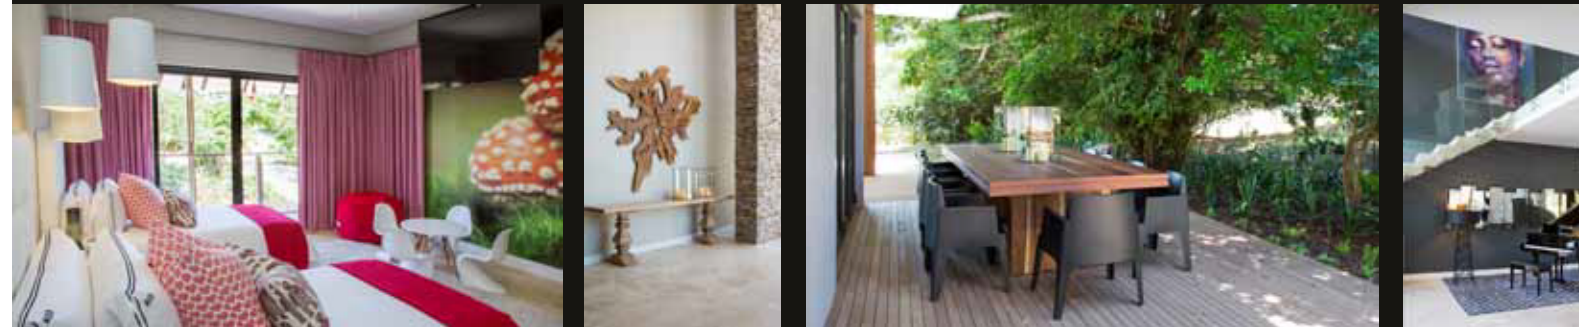

Many of the soft furnishings and cabinetry pieces designed for this home, remain authentically proudly South African as it is one of *Olàlà! Interiors' core business offerings, manufacturing their own range of bespoke pieces*

confidently placed in the main living areas and accent chandeliers generously hang throughout the remainder of the home. Every aspect of the decor is visually stimulating, unassuming in character and luxe in execution.

Many of the soft furnishings and cabinetry pieces designed for this home, remain authentically proudly South African as it is one of Olàlà! Interiors' core business offerings, manufacturing their own range of bespoke pieces. Featured South African artwork hung proudly above the staircase, making it a pivotal point when guests enter the home. The wallpapered accent walls were also carried across to the second story, ensuring a consistent rhythm of patterns and designs.

The Olàlà! team was 100% responsible for the conceptualization of the design, and employed their magic touch and creative styling insight to make it picture perfect. This house celebrates the many pleasures of life, creating an exuberant feeling of wellness.

Schanè says "Having been in our profession for 23 years, I am still continuously rejuvenated by new design, fresh ideas, beautiful presentations and clever people. The narrative of our profession is beautified by our connections to our clients, and the communities we build and sustain by innovation. We are thankful to those whose lives we are invited to enrich"

Olàlà Interiors
Design Studio
032 946 0641
schane@olalainteriors.com